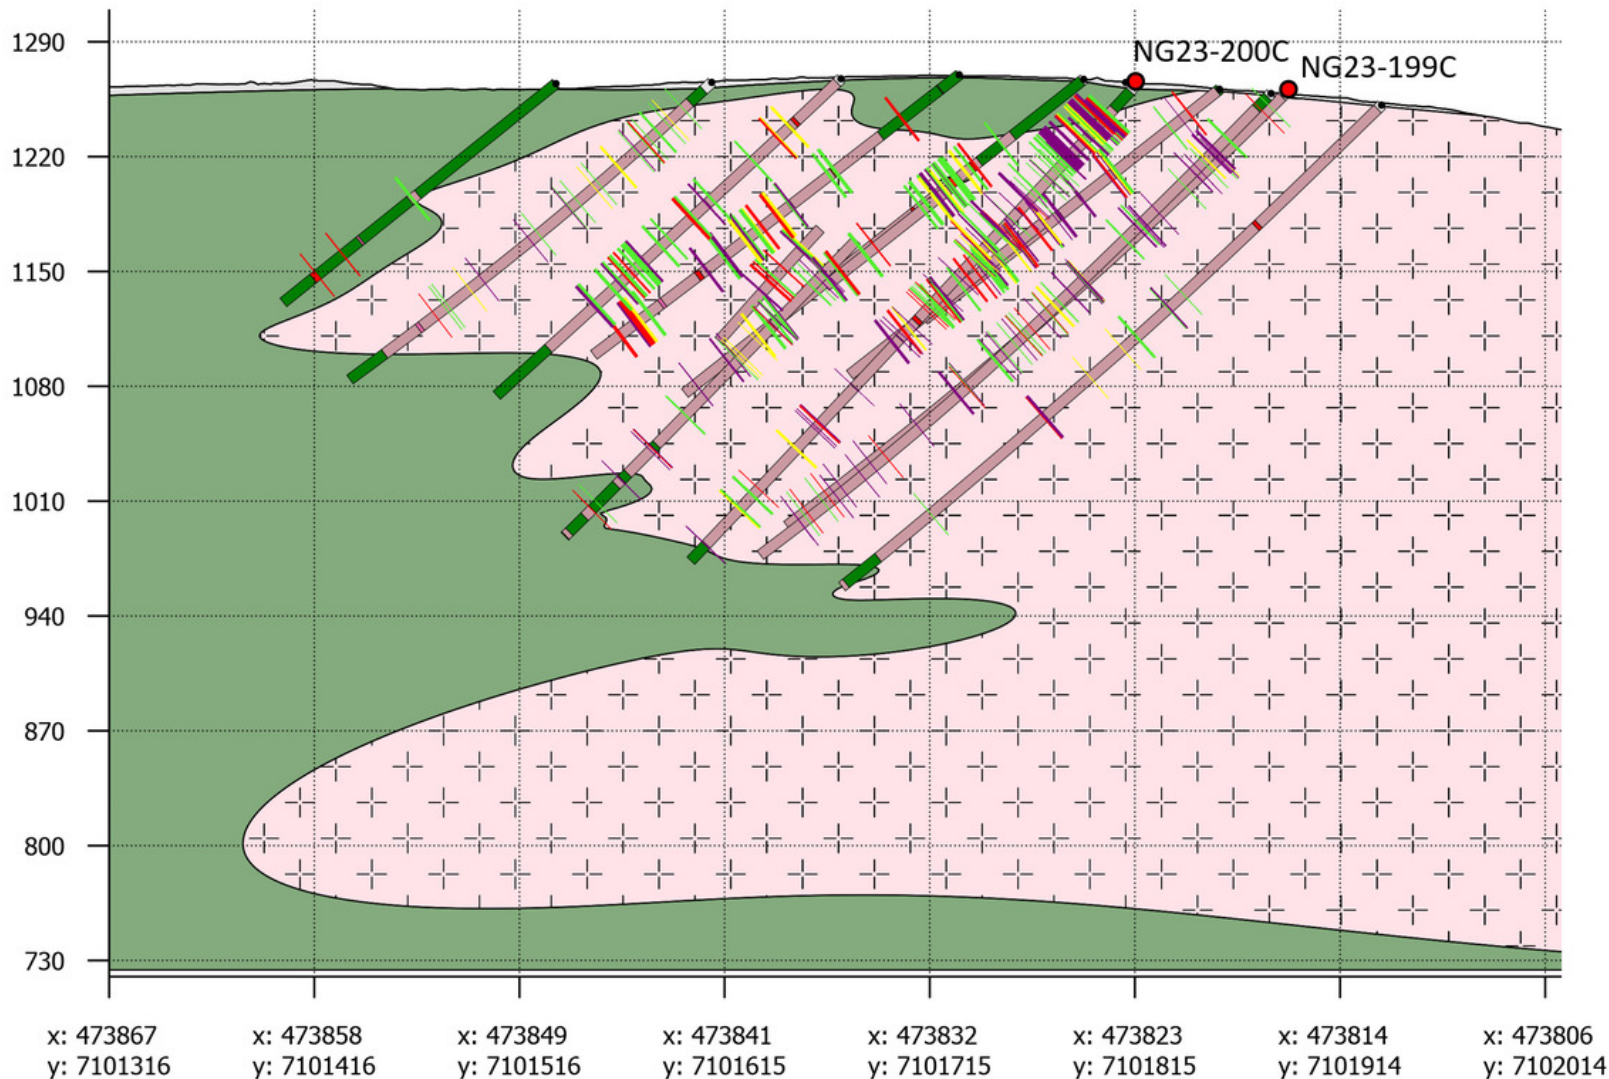

Raven [400]

Legend

A

B

— Topography

Au_Final_ppm

GroupedLith

Scale: 1:3,500

Vertical exaggeration: 0.8x