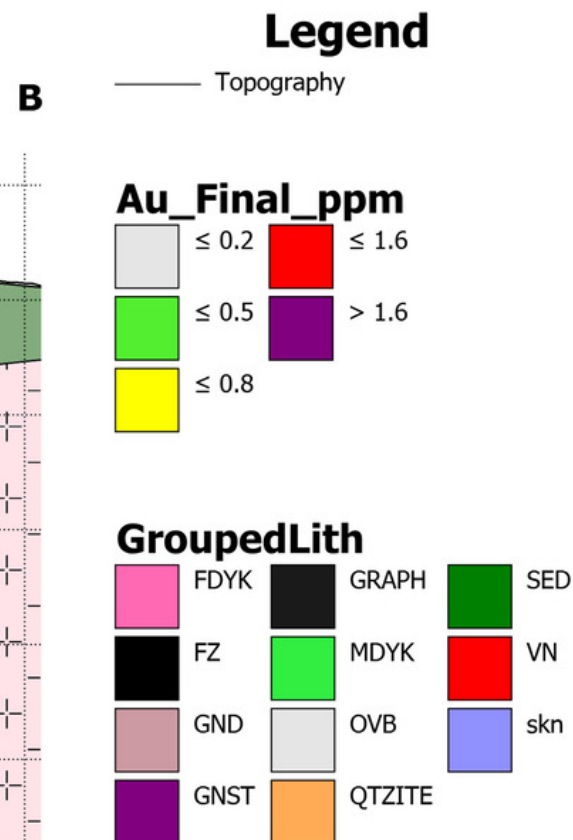

Raven [850]

Scale: 1:3,500

Vertical exaggeration: 0.8x