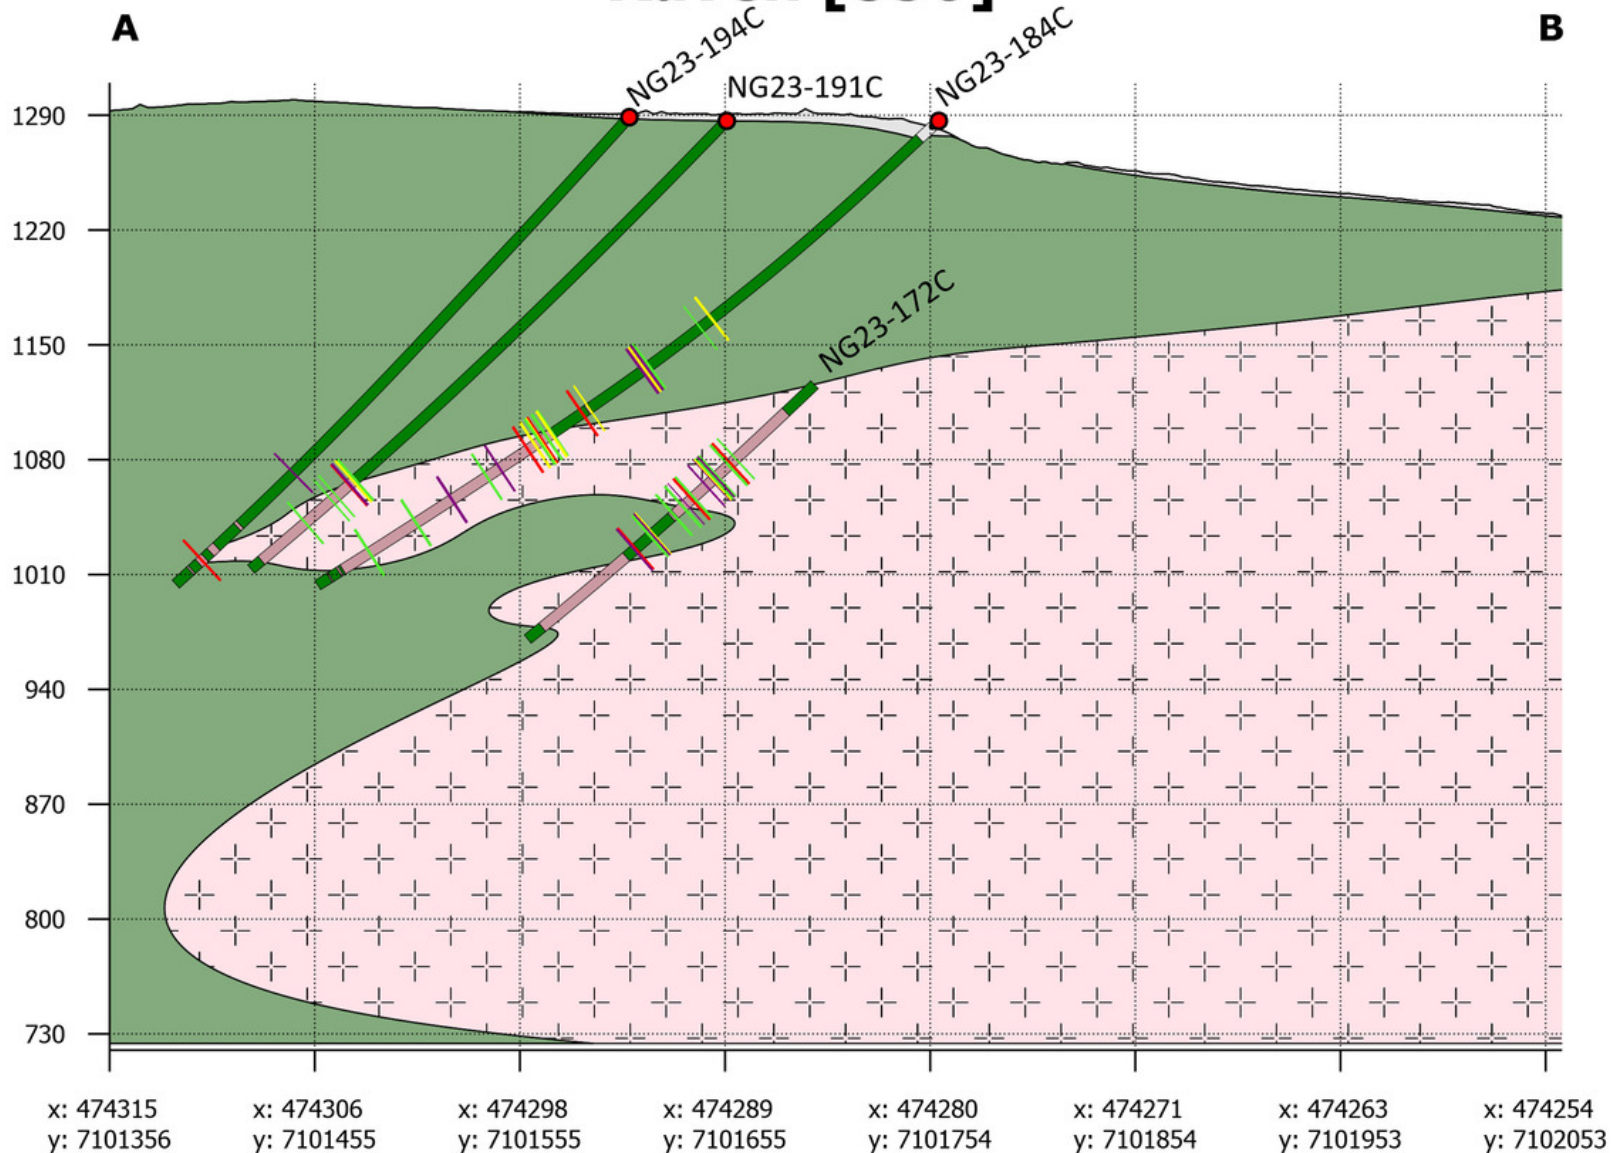

Raven [850]

Scale: 1:3,500

Vertical exaggeration: 0.8x