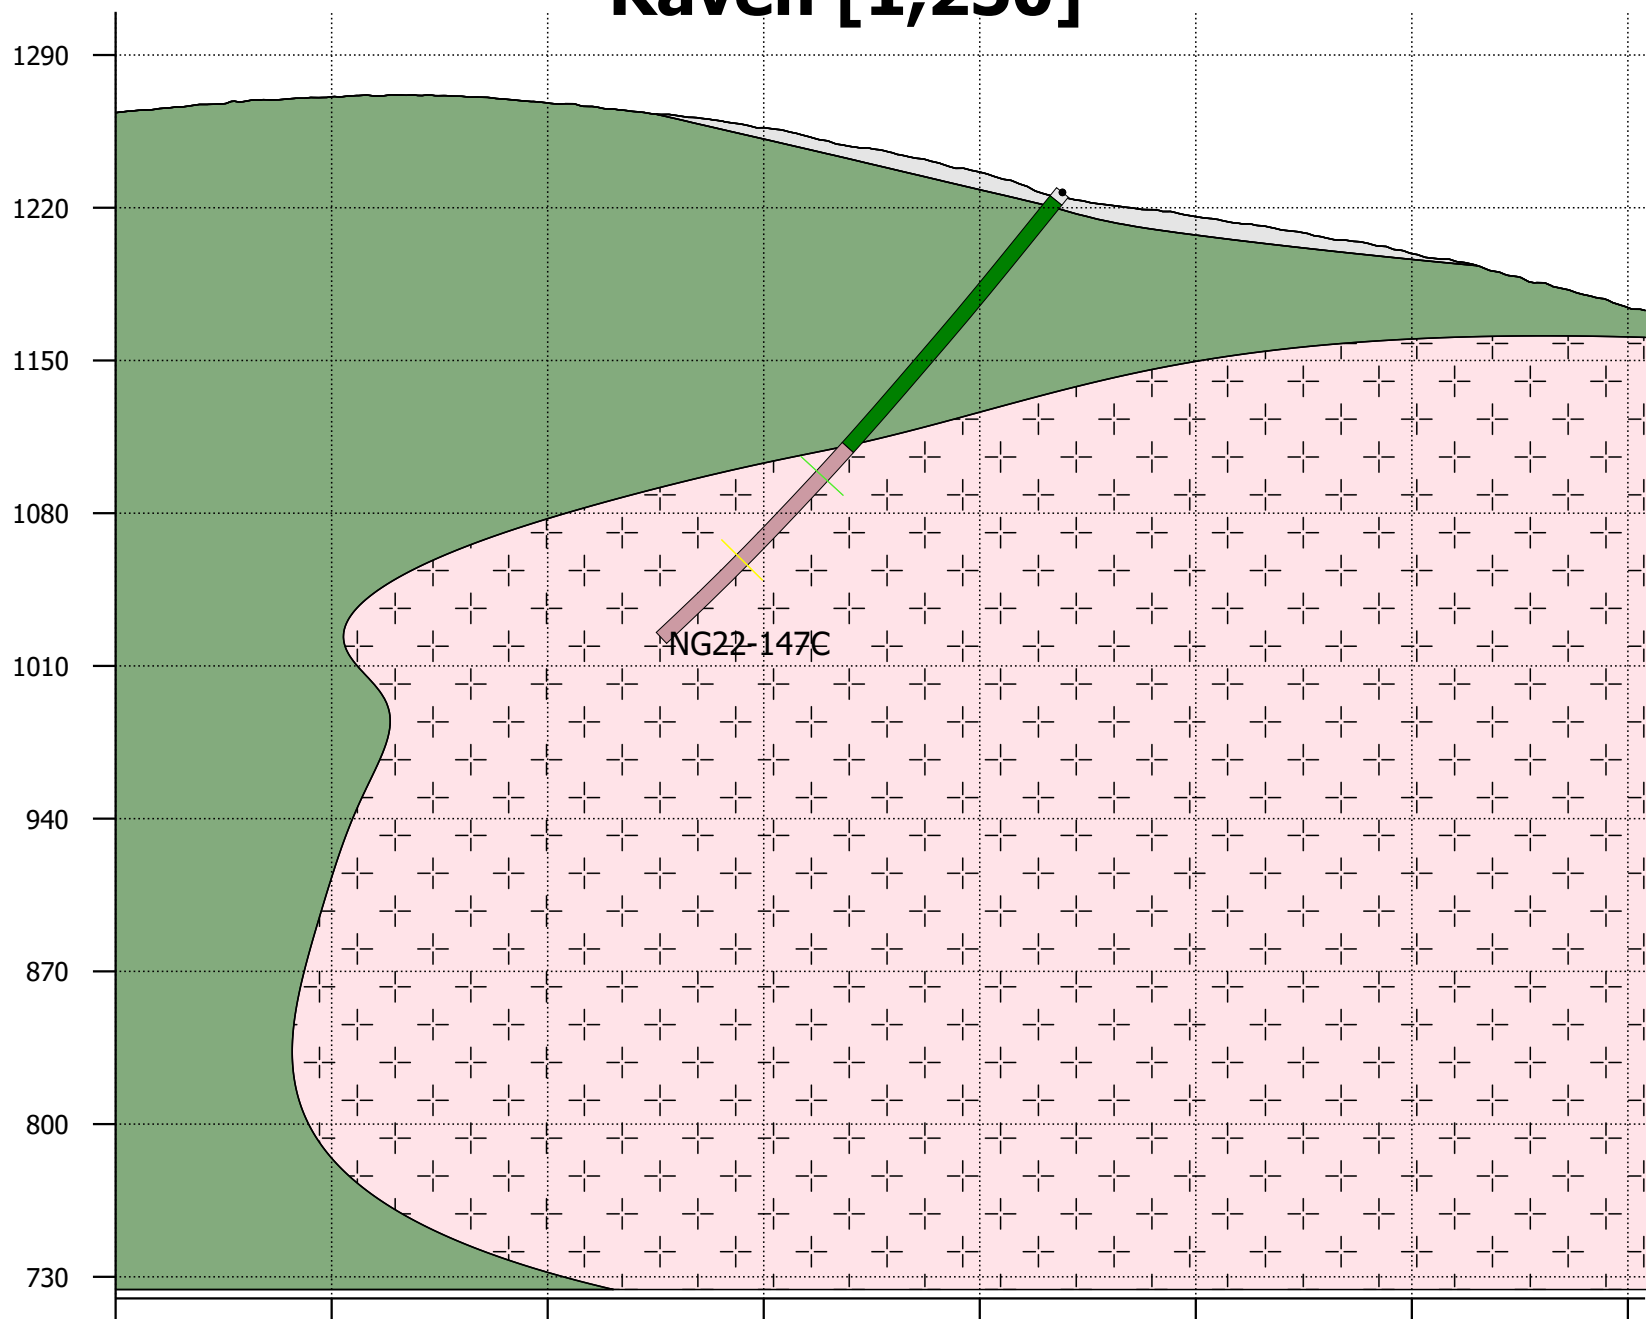

A

Raven [1,250]

B

Legend

— Topography

Au_Final_ppm

GroupedLith

x: 474713 y: 7101391 x: 474705 y: 7101490 x: 474696 y: 7101590 x: 474687 y: 7101689 x: 474679 y: 7101789 x: 474670 y: 7101889 x: 474661 y: 7101988 x: 474652 y: 7102088

Scale: 1:3,500

Vertical exaggeration: 1.01x