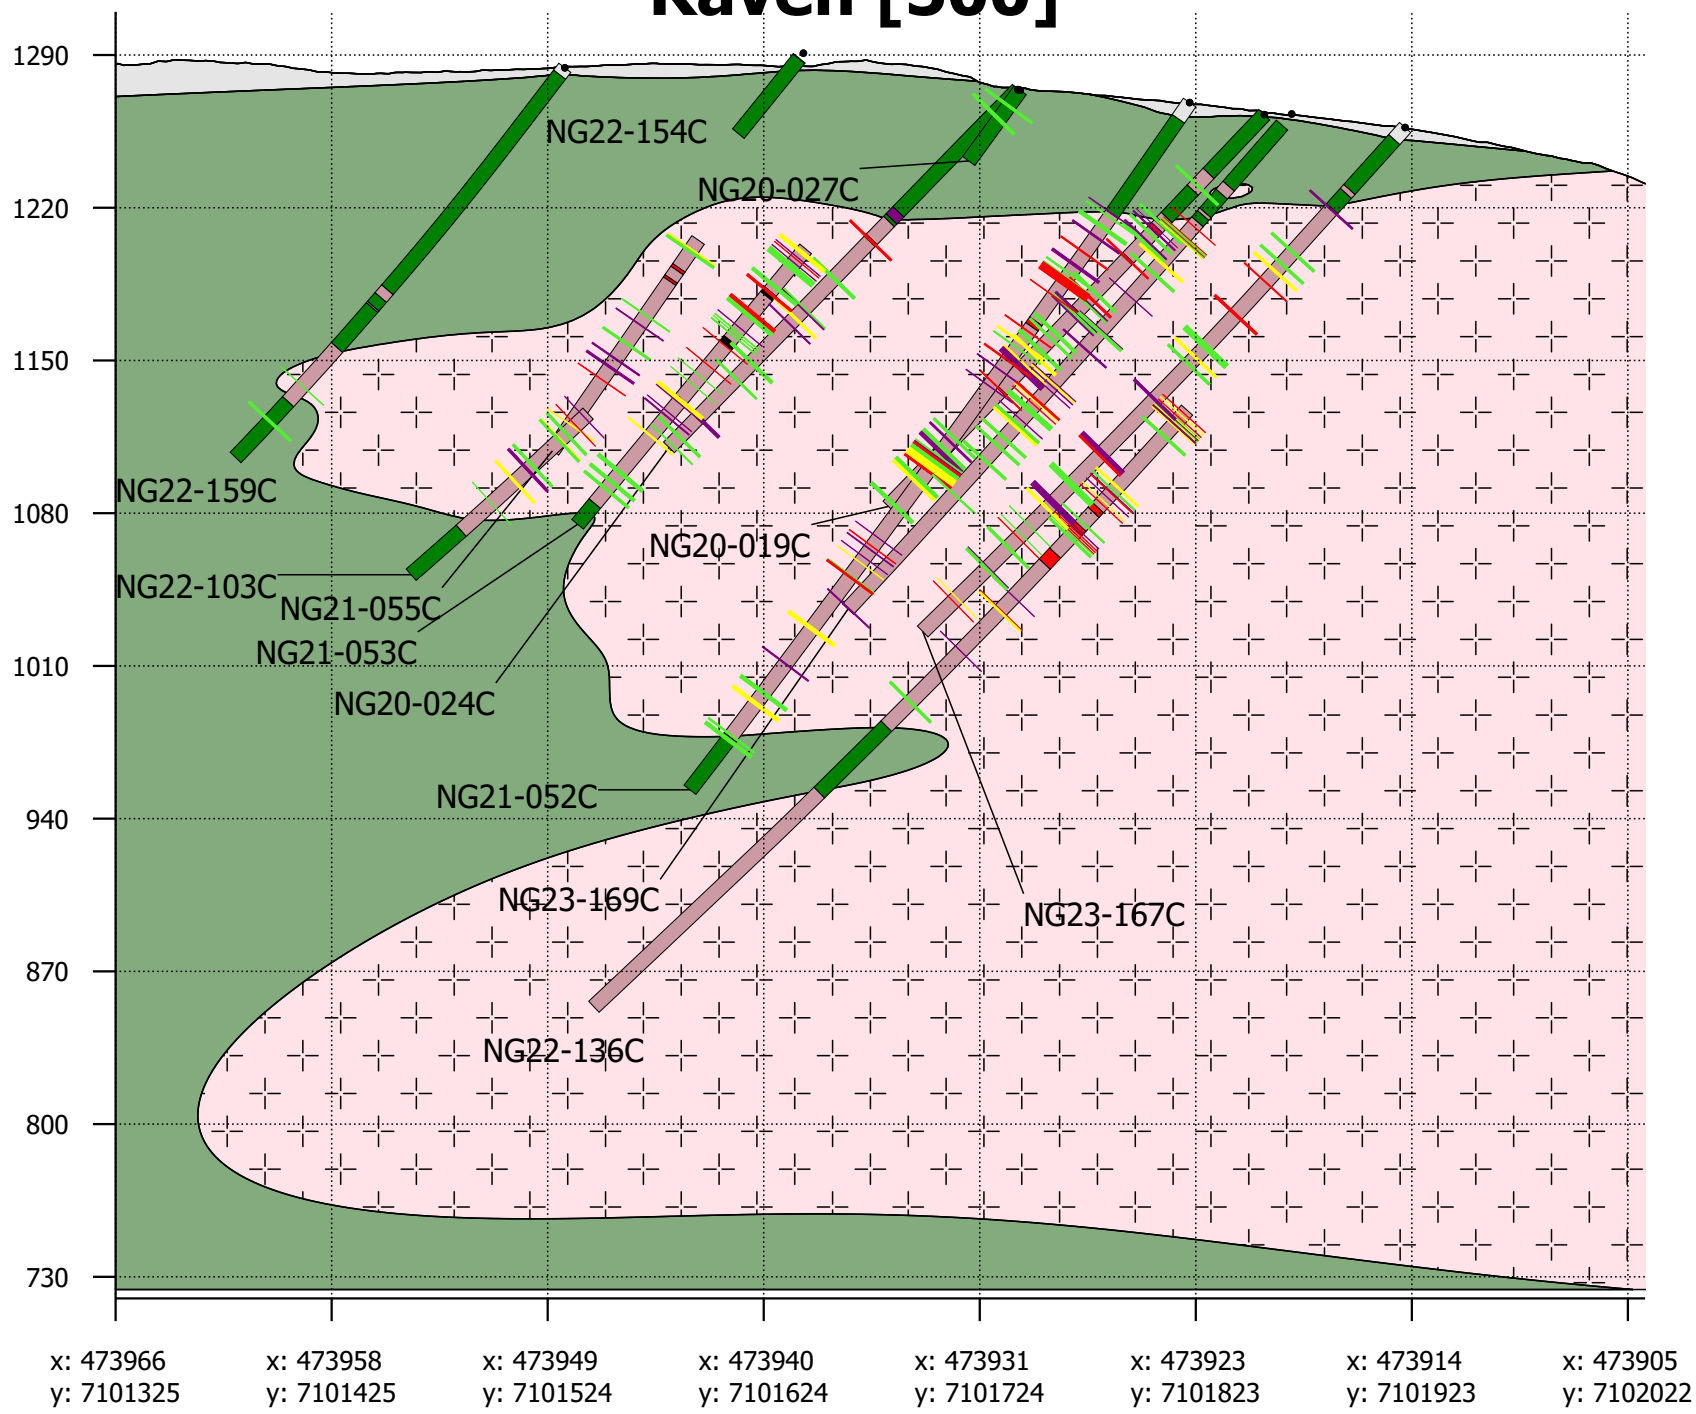

A

Raven [500]

B

Legend

**Scale: 1:3,500**

Vertical exaggeration: 1.01x