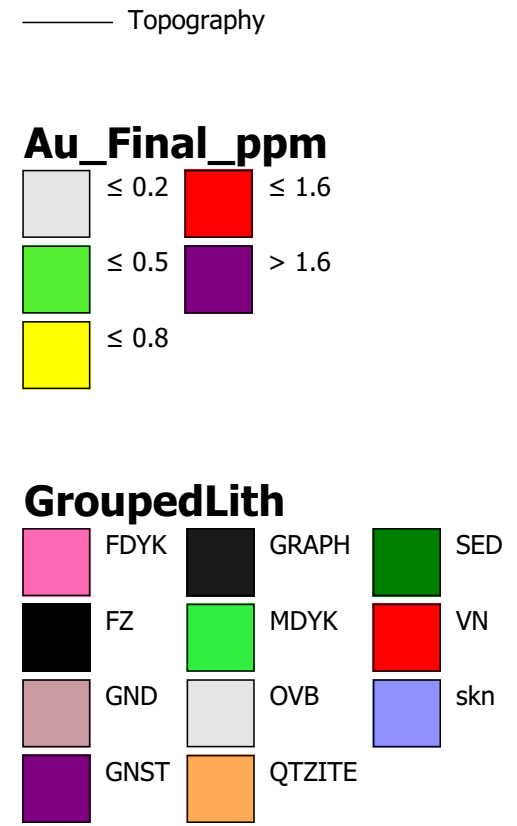

A

Raven [500]

B

Legend

**Scale: 1:3,500**

Vertical exaggeration: 1.01x