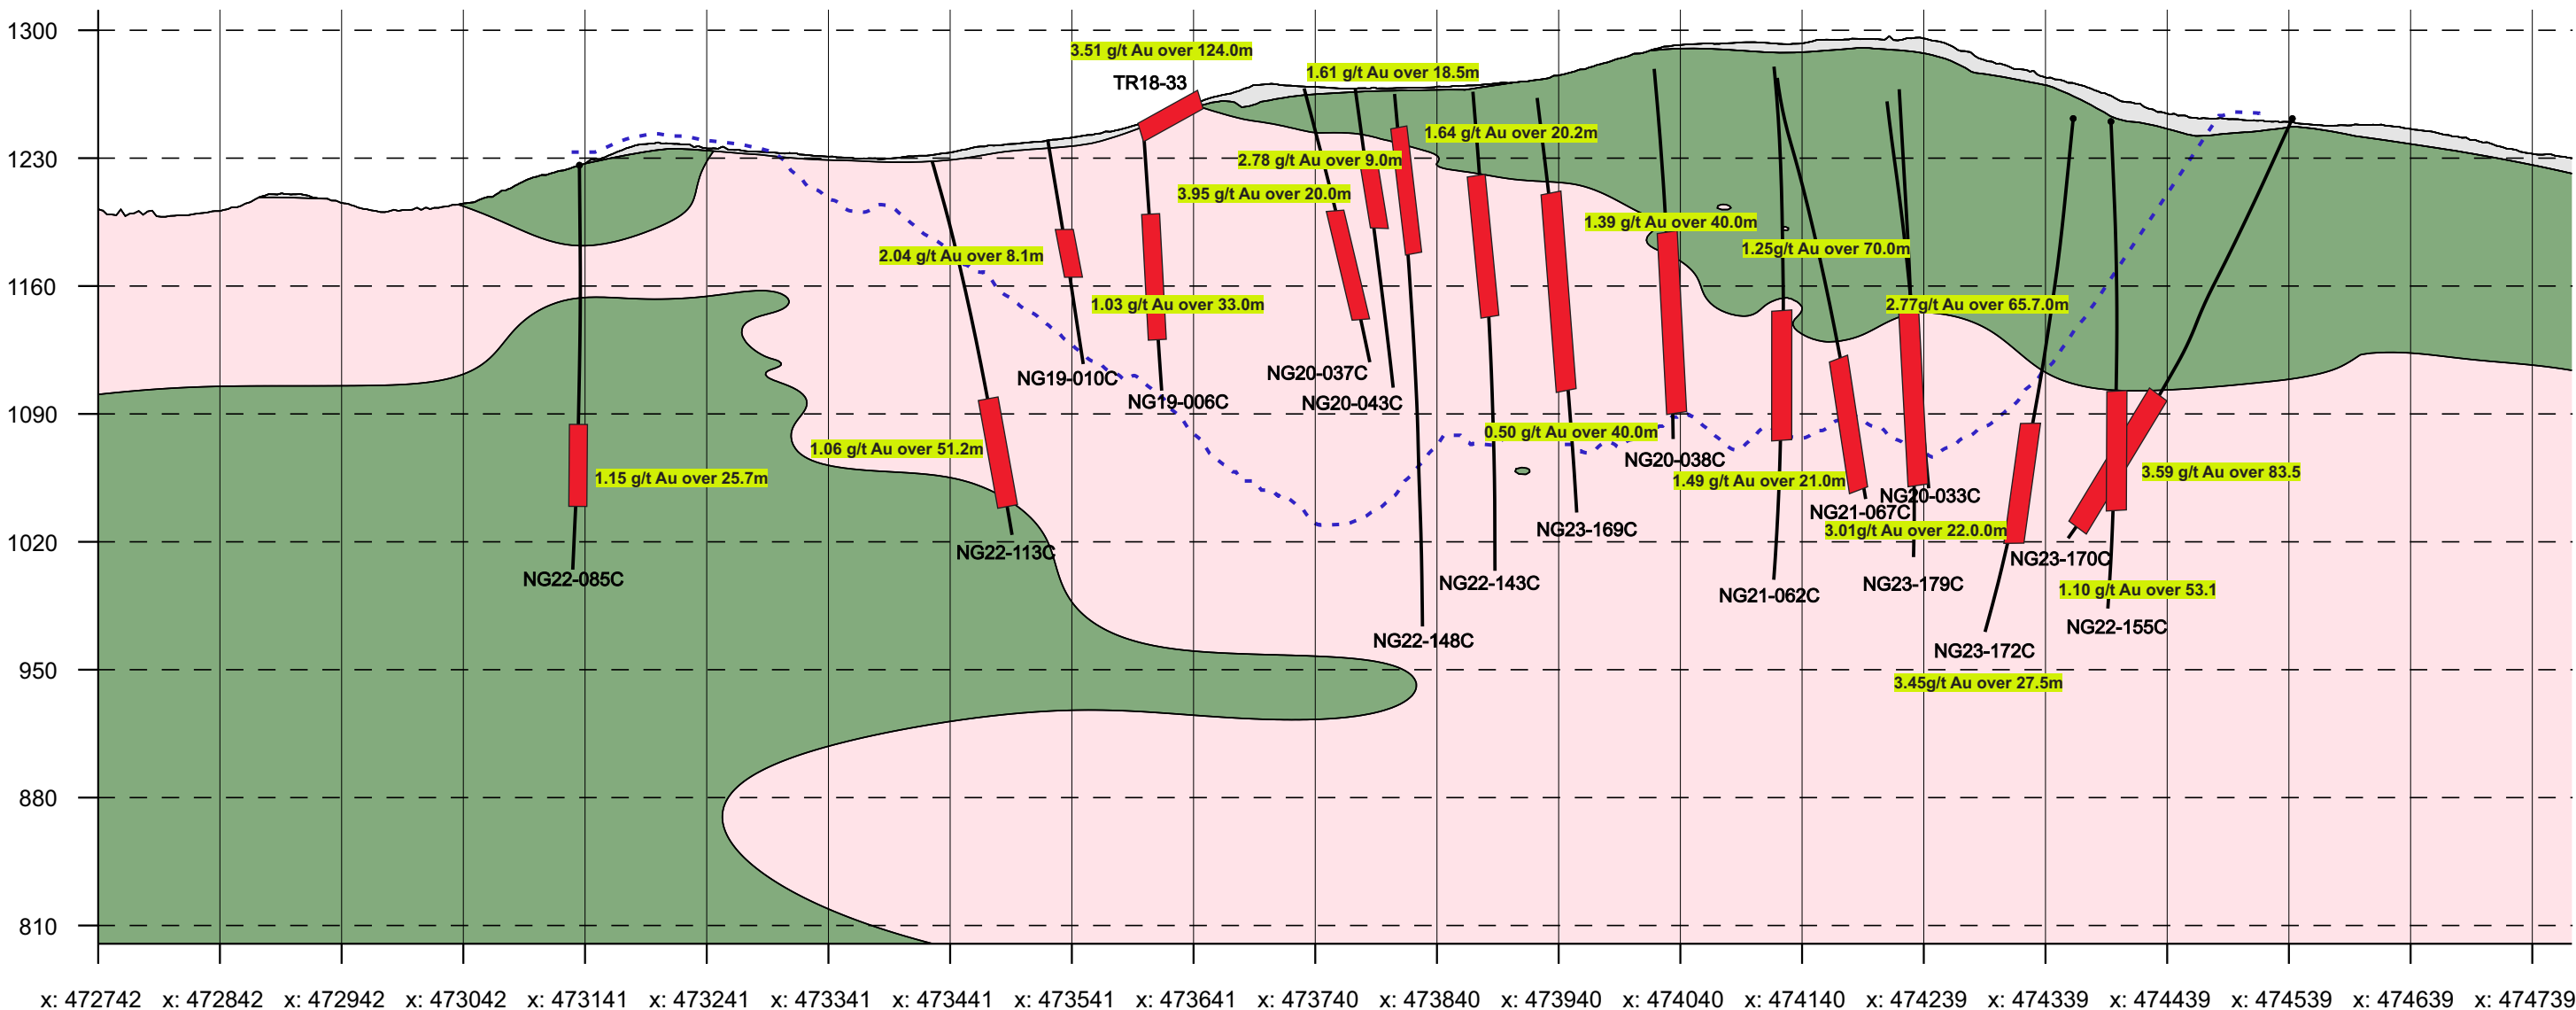

Raven Idealized Long Section Looking North

A

B

Legend

- Topography
- Raven Resource Pit
- Raven GM
 - GND
 - OVB
 - SED

Scale: 1:5,500

Vertical exaggeration: 1.5x