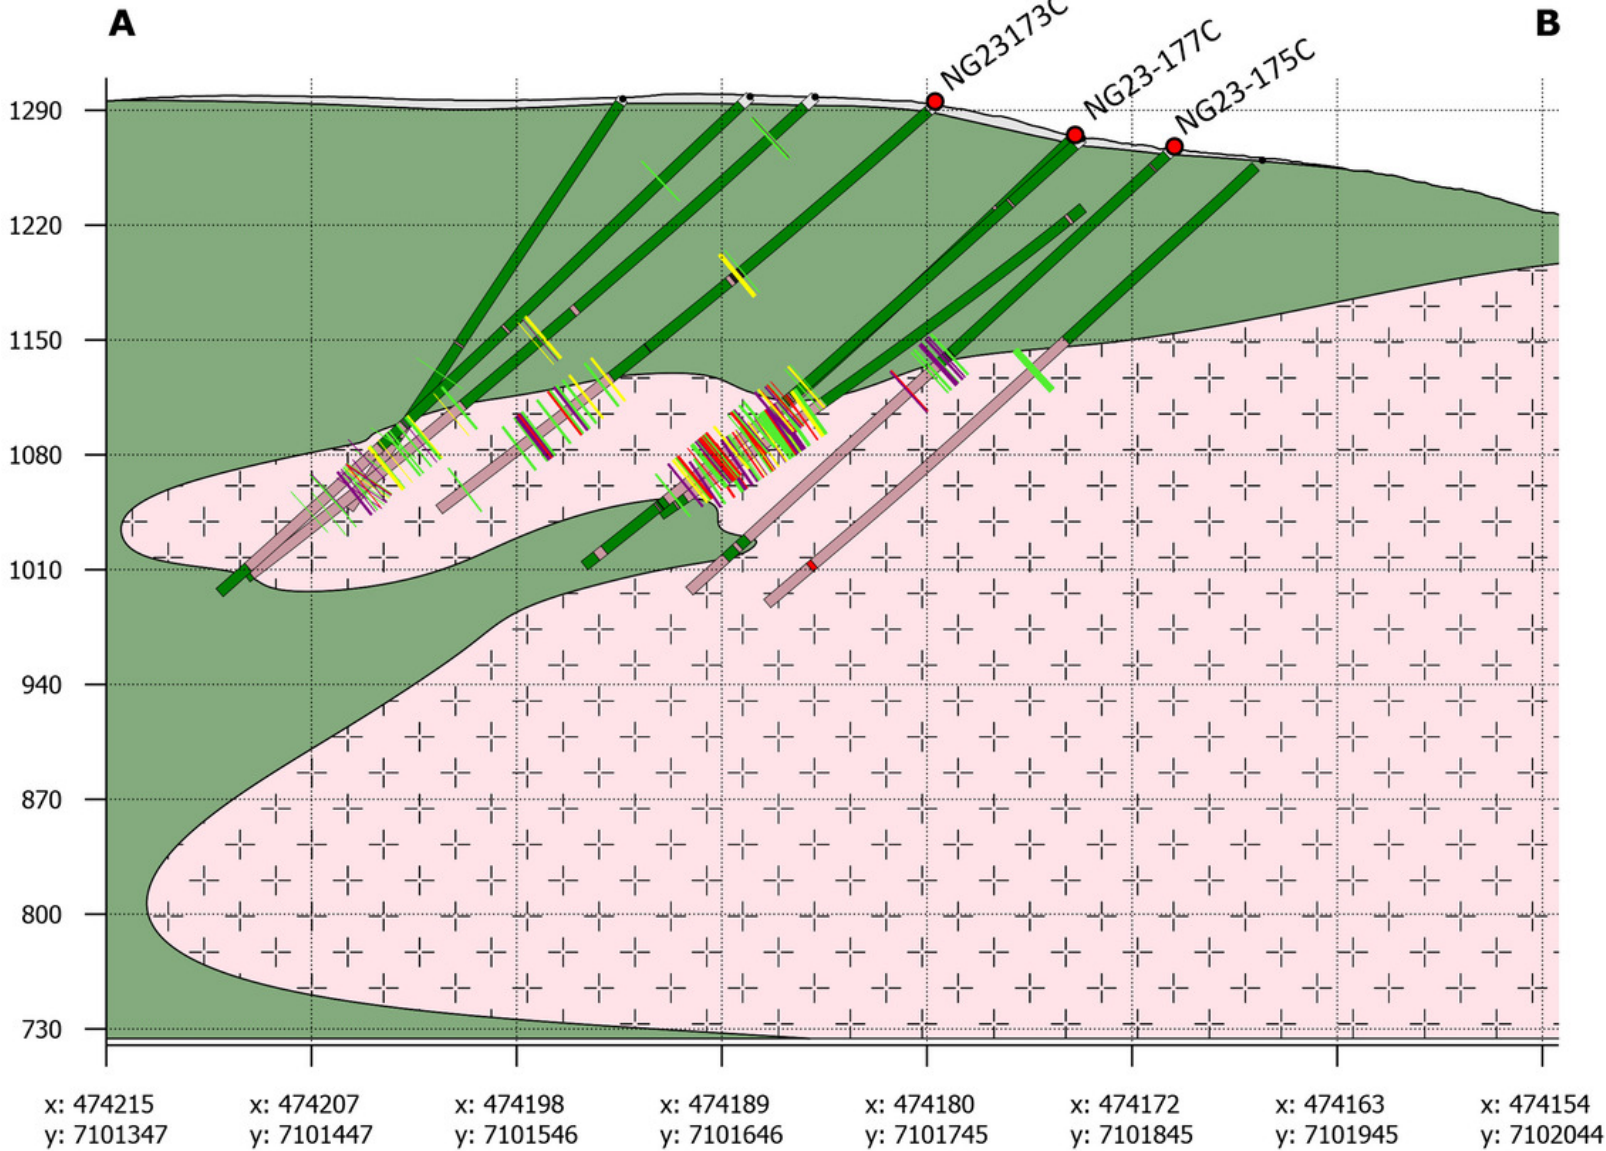

# Raven [750]

## Legend

— Topography

### GroupedLith

**Scale: 1:3,500**

Vertical exaggeration: 0.8x