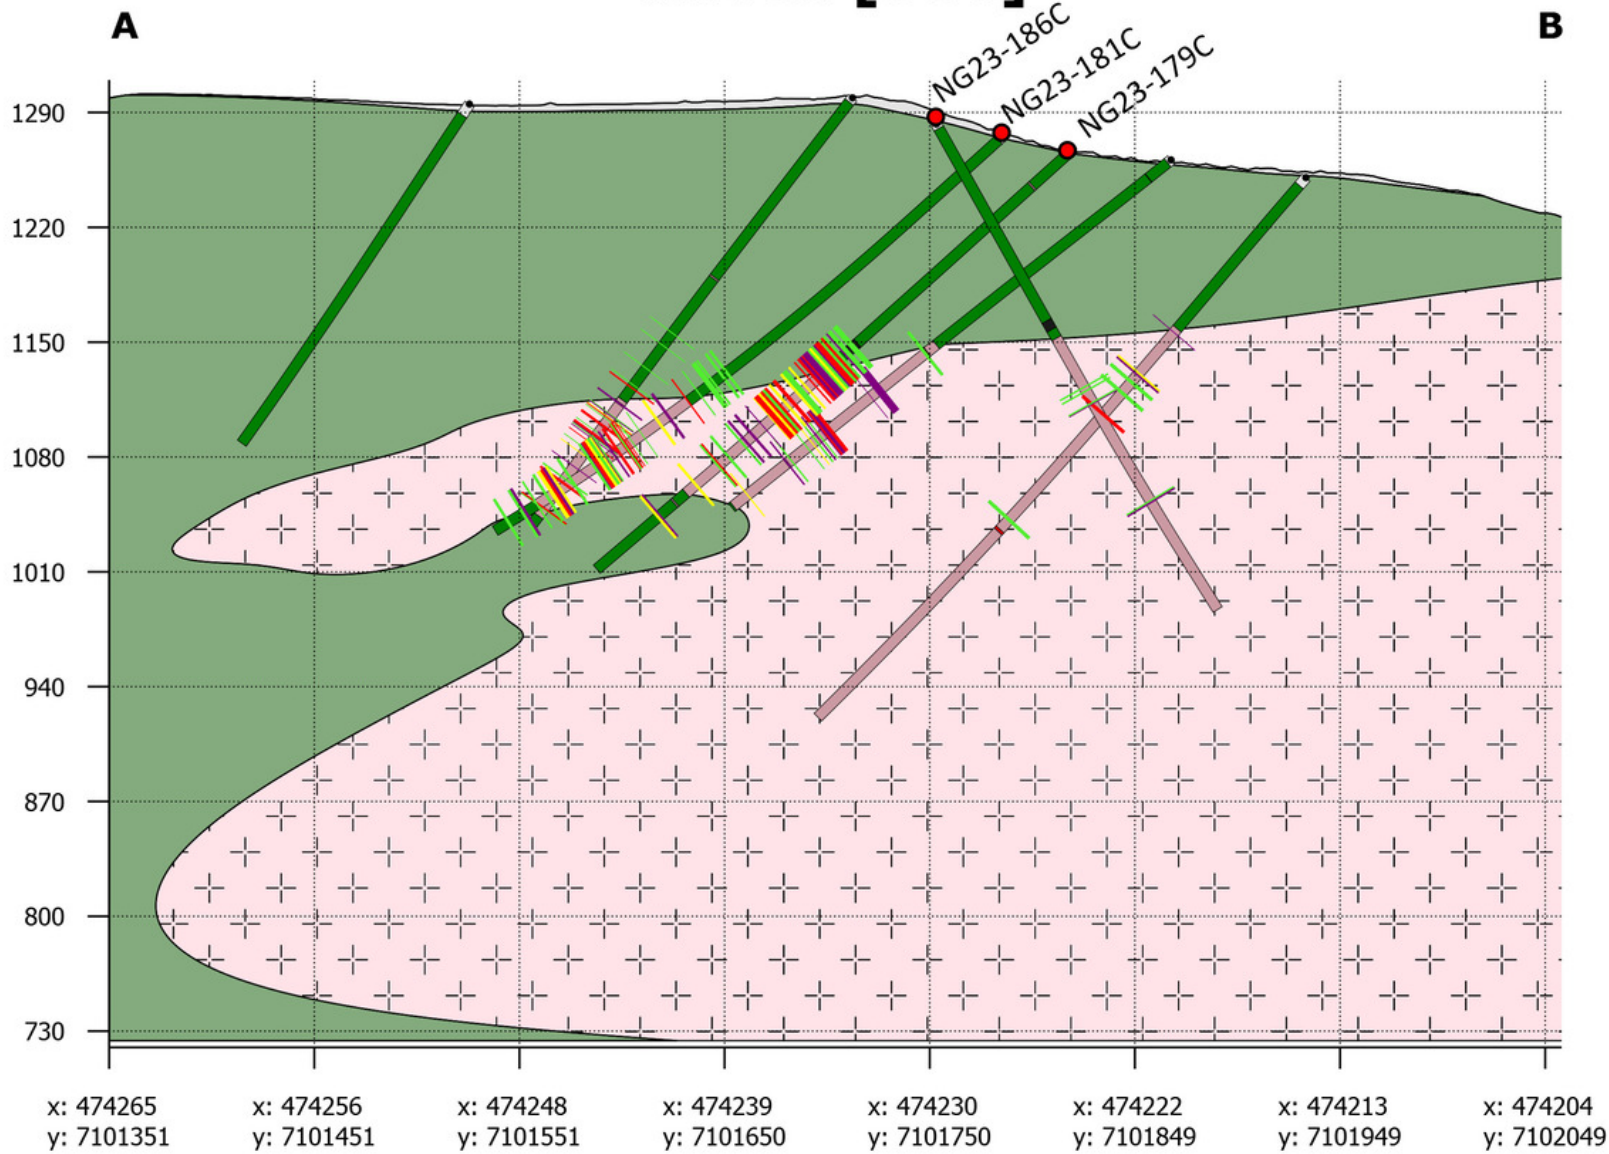

# Raven [800]

**Scale: 1:3,500**

Vertical exaggeration: 0.8x